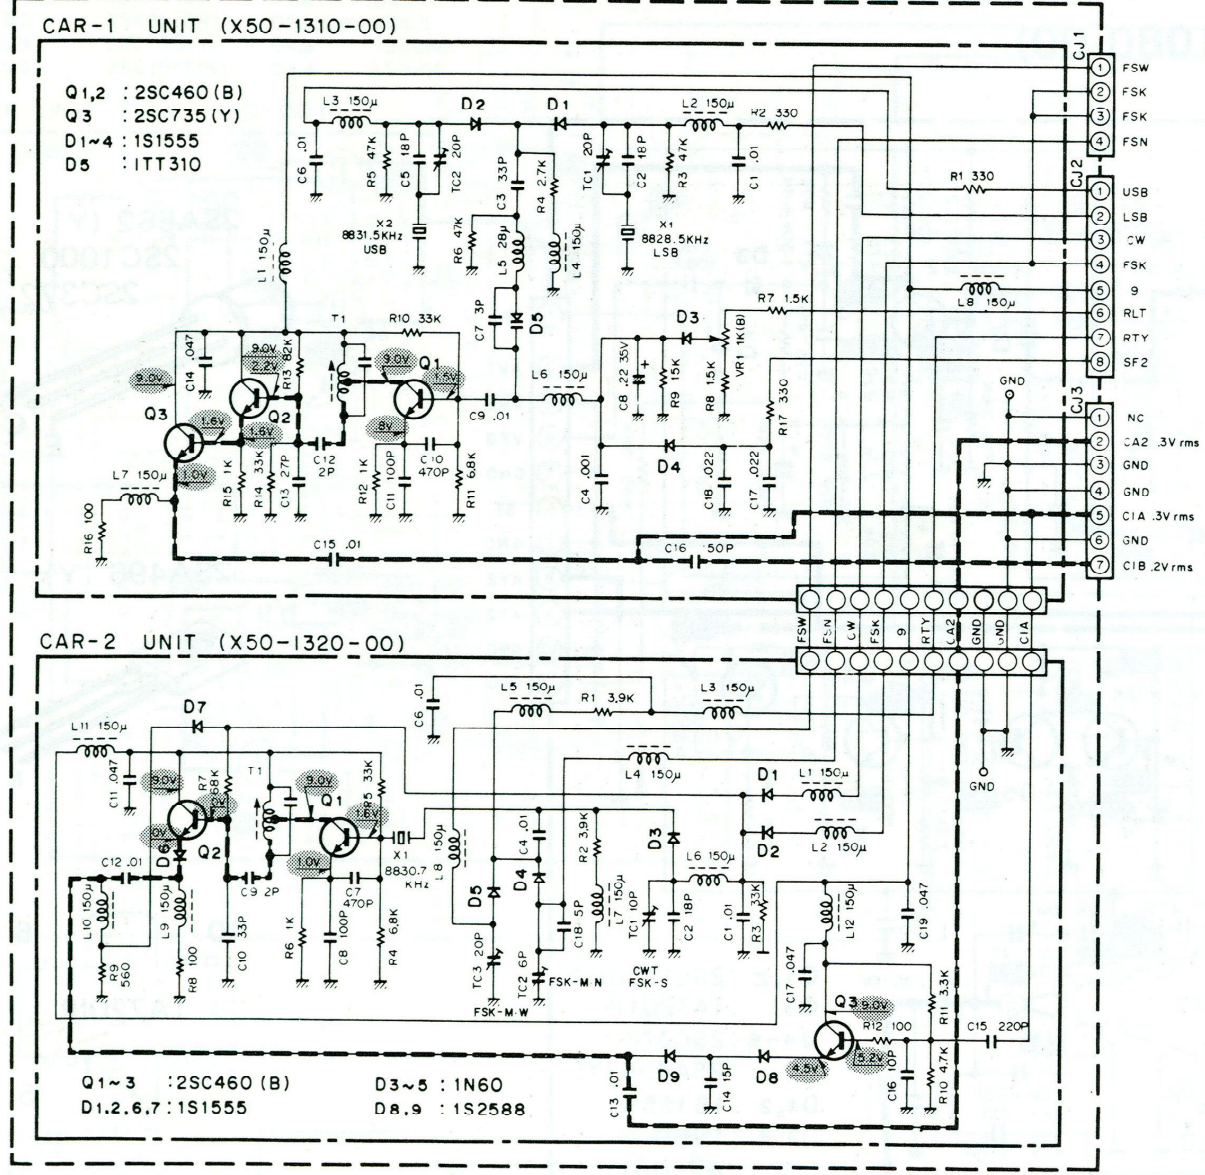

▼ CAR ASSY (X60-1000-00)

Scan courtesy of www.k4eaa.com

CAR ASSY UNIT (X60-1000-00)

CAR FREQ

MODE	FREQ (KHz)	OSC
LSB	8828.5	CAR1
USB	8831.5	CAR1
CW(TX)	8830.7	CAR2
CW(RX)	8831.5	CAR1
FSK(S)	8830.7	CAR2
FSK(M)N	8830.53	CAR2
FSK(M)W	8829.85	CAR2
FSK(RX)	8828.5	CAR1